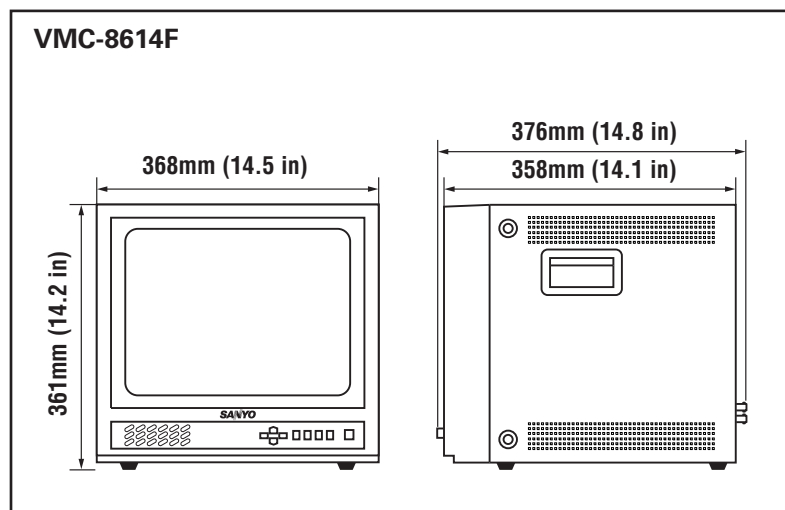

VMC-8614F

14" SUPER HIGH RESOLUTION
COLOR MONITOR

Specifications

	VMC-8614F
Picture Tube	15" 90°, dot pitch: 0.27mm
Resolution	More than 800 TV Lines
System	NTSC/PAL dual system
Picture Size	Over Scan: H$\leq$+6% / V$\leq$+4% in NTSC H$\leq$+4% / V$\leq$+3% in PAL Under Scan: -10% ~ -2% (Include H, V, NTSC and PAL System)
Front Panel Controls	Power SW, OSD, Up, Down, Enter, CH A, CH B, CH Y/C, O/U Scan
User Controls OSD	Color, Tint, Brightness, Contrast, Title, Sharpness, Volume, Language, Version. (Language: Chinese, English, French, German, Italian, Russian, Spanish, Japanese)
Input Terminals	Y/C in 4 pin Mini-DIN (x1) Video in BNC Connector (x2), 1 Vp-p Composite Video Signal (75 ohm) Audio in RCA Jack (x2), 400mV
Output Terminals	Y/C out 4 pin Mini-DIN (x1). Auto Loop-through Change HI Termination Video out BNC Connector (x2), Auto Loop-through Change Termination Audio out RCA Jack (x2), Audio Output 1W
Color Temperature	9300°K (NTSC) / 6500°K (PAL)
Power Source	AC 100V ~ 240V, 50/60 Hz
Power Consumption	95W Max.
Brightness Max.	45~50 FL
Contrast Max.	100$\pm$5 FL
Operation Temperature	14° to 122°F (-10° to +50°C)
Storage Temperature	-4° to 149°F (-20° to +65°C)
Relative Humidity	15% to 90%
Dimensions (WxHxD)	14.5 x 14.2 x 14.8 in. (368 x 361 x 376mm)
Net Weight	33.1 lbs. (15 kgs)

Specifications and product design are subject to change without notice.

©2004 SANYO Security Products

SANYO

SANYO Security Products
21605 Plummer Street
Chatsworth, CA 91311
Phone: (888) 893-7403
Fax: (888) 818-2597
Technical Support: (888) 66-SANYO
www.sanyocctv.com